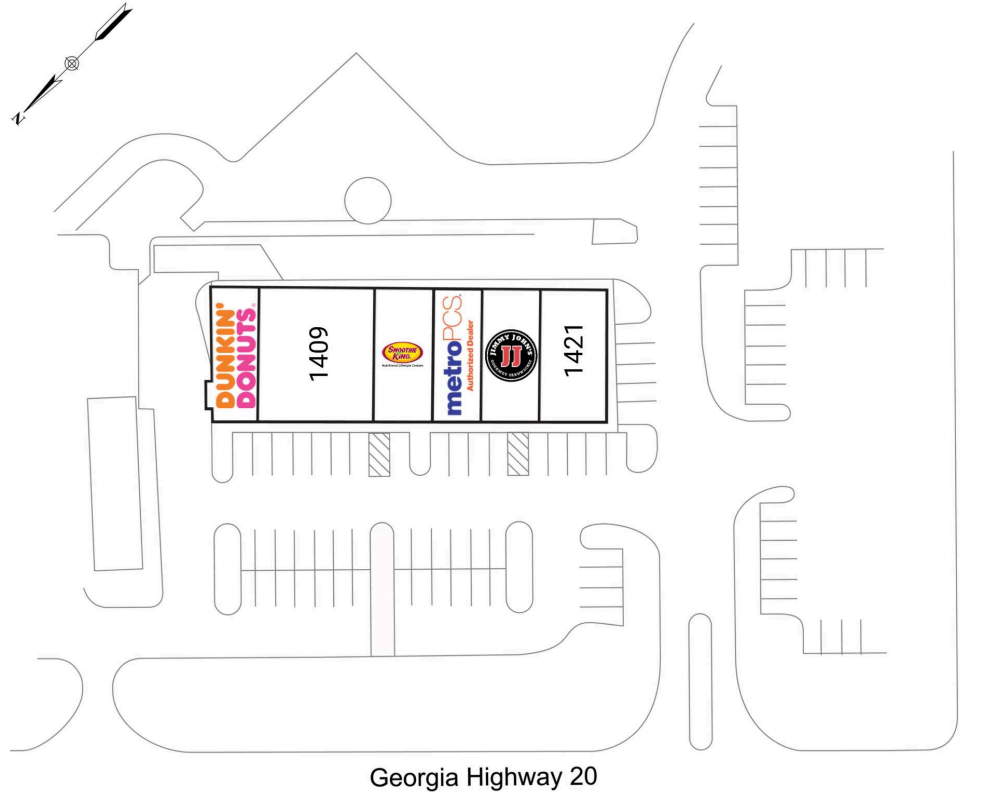

# South Pointe Pavilion II

Across from  
South Point Power Center

JCPenney

**HOBBY LOBBY**

**TOYS R US**

**TJ-MAXX**

**KOHL'S**

1407A Dunkin Donuts	1,167 SF	1417 PCS Wireless	1,200 SF
1409 Dentistry for Children P.C.	3,600 SF	1419 Jimmy Johns	1,500 SF
1415 Smoothie King	1,500 SF	1421 Family Orthodontics (Dentistry for Children P.C).	1,800 SF