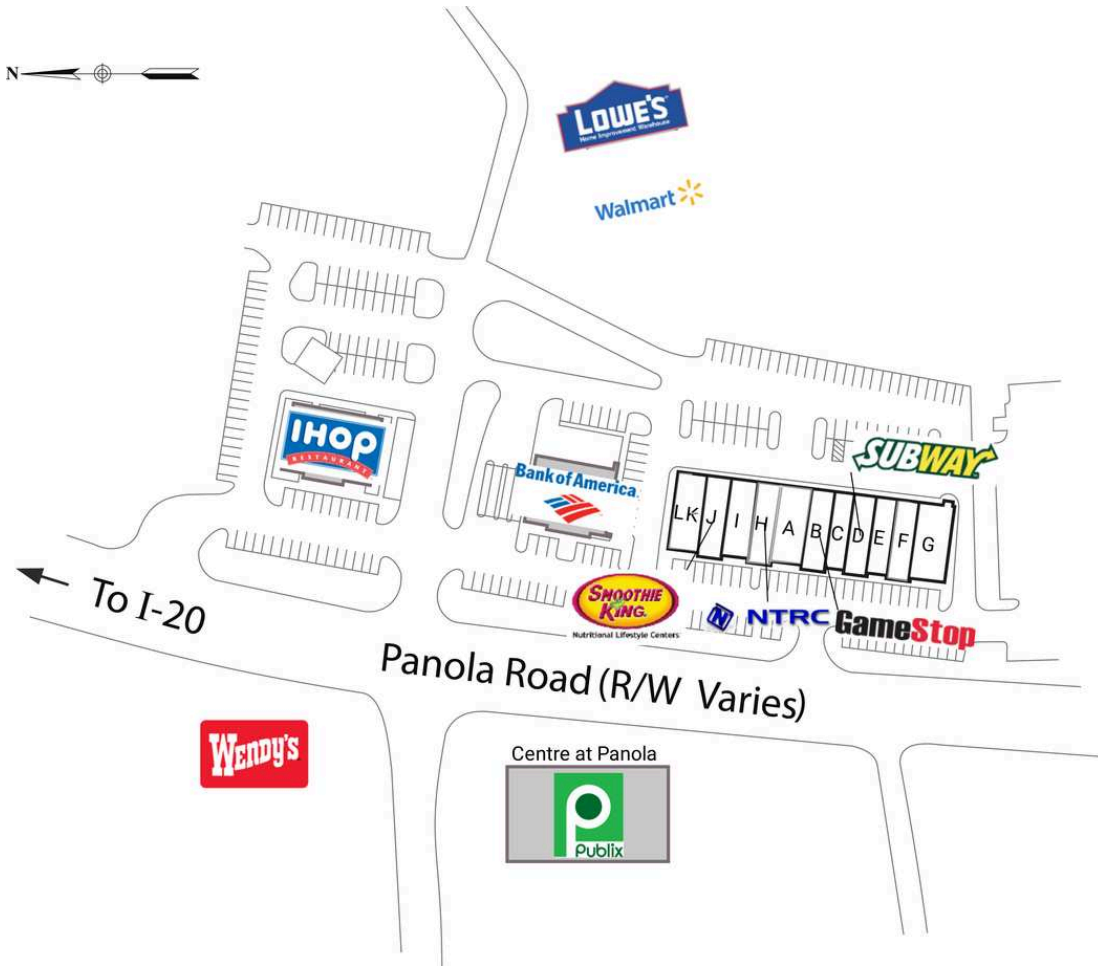

Panola Center

A Go Wireless Inc.	2,130 SF	G Orthodontic Center	2,487 SF
B GameStop	1,438 SF	H NTRC Tax	1,374 SF
C Xhale City	1,406 SF	I Lovely Tan & Nails	1,400 SF
D Subway	1,420 SF	J Smoothie King	1,436 SF
E J Burger & Wing	1,406 SF	K Tiggar Computer & Cell Phone Repair	1,095 SF
F I Too Salon	1,080 SF	L Injury Center (Peachtree Therapy)	1,132 SF