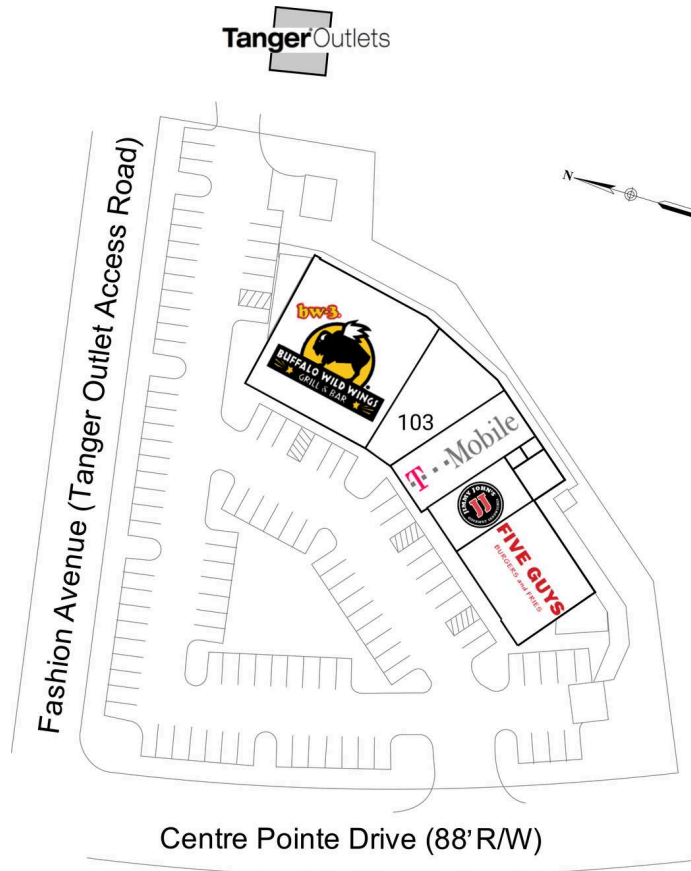

Corners at Centre Pointe

101 Jimmy John's	2,245 SF	103 Star Beauty	2,285 SF
101-A Five Guys Burgers & Fries	2,810 SF	104 Buffalo Wild Wings	6,045 SF
102 T Mobile USA Inc.	2,092 SF		