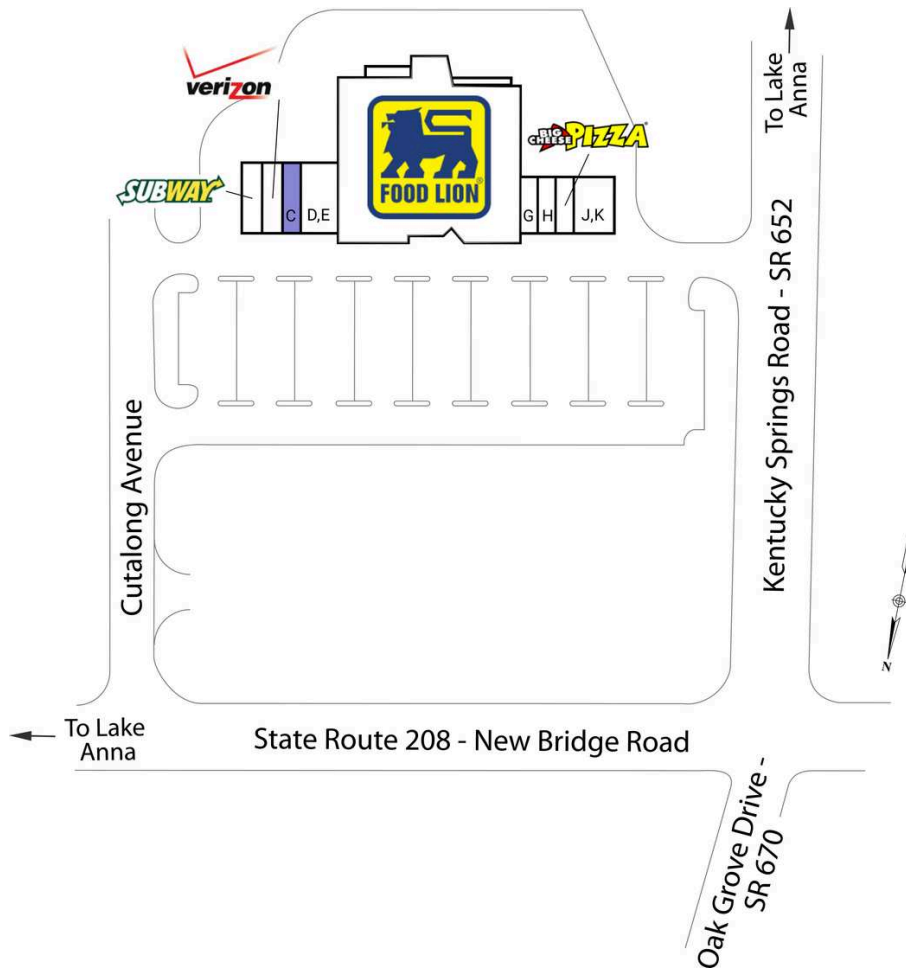

New Bridge Landing Shopping Center

A Subway	1,500 SF	G Kara Nails	1,200 SF
B Verizon	1,500 SF	H Dockside Realty	1,200 SF
C AVAILABLE	1,500 SF	I Big Cheese Pizza	1,200 SF
D,E coming soon	3,000 SF	J,K Chef Lee's Chinese Restaurant	2,400 SF
F Food Lion	34,928 SF		